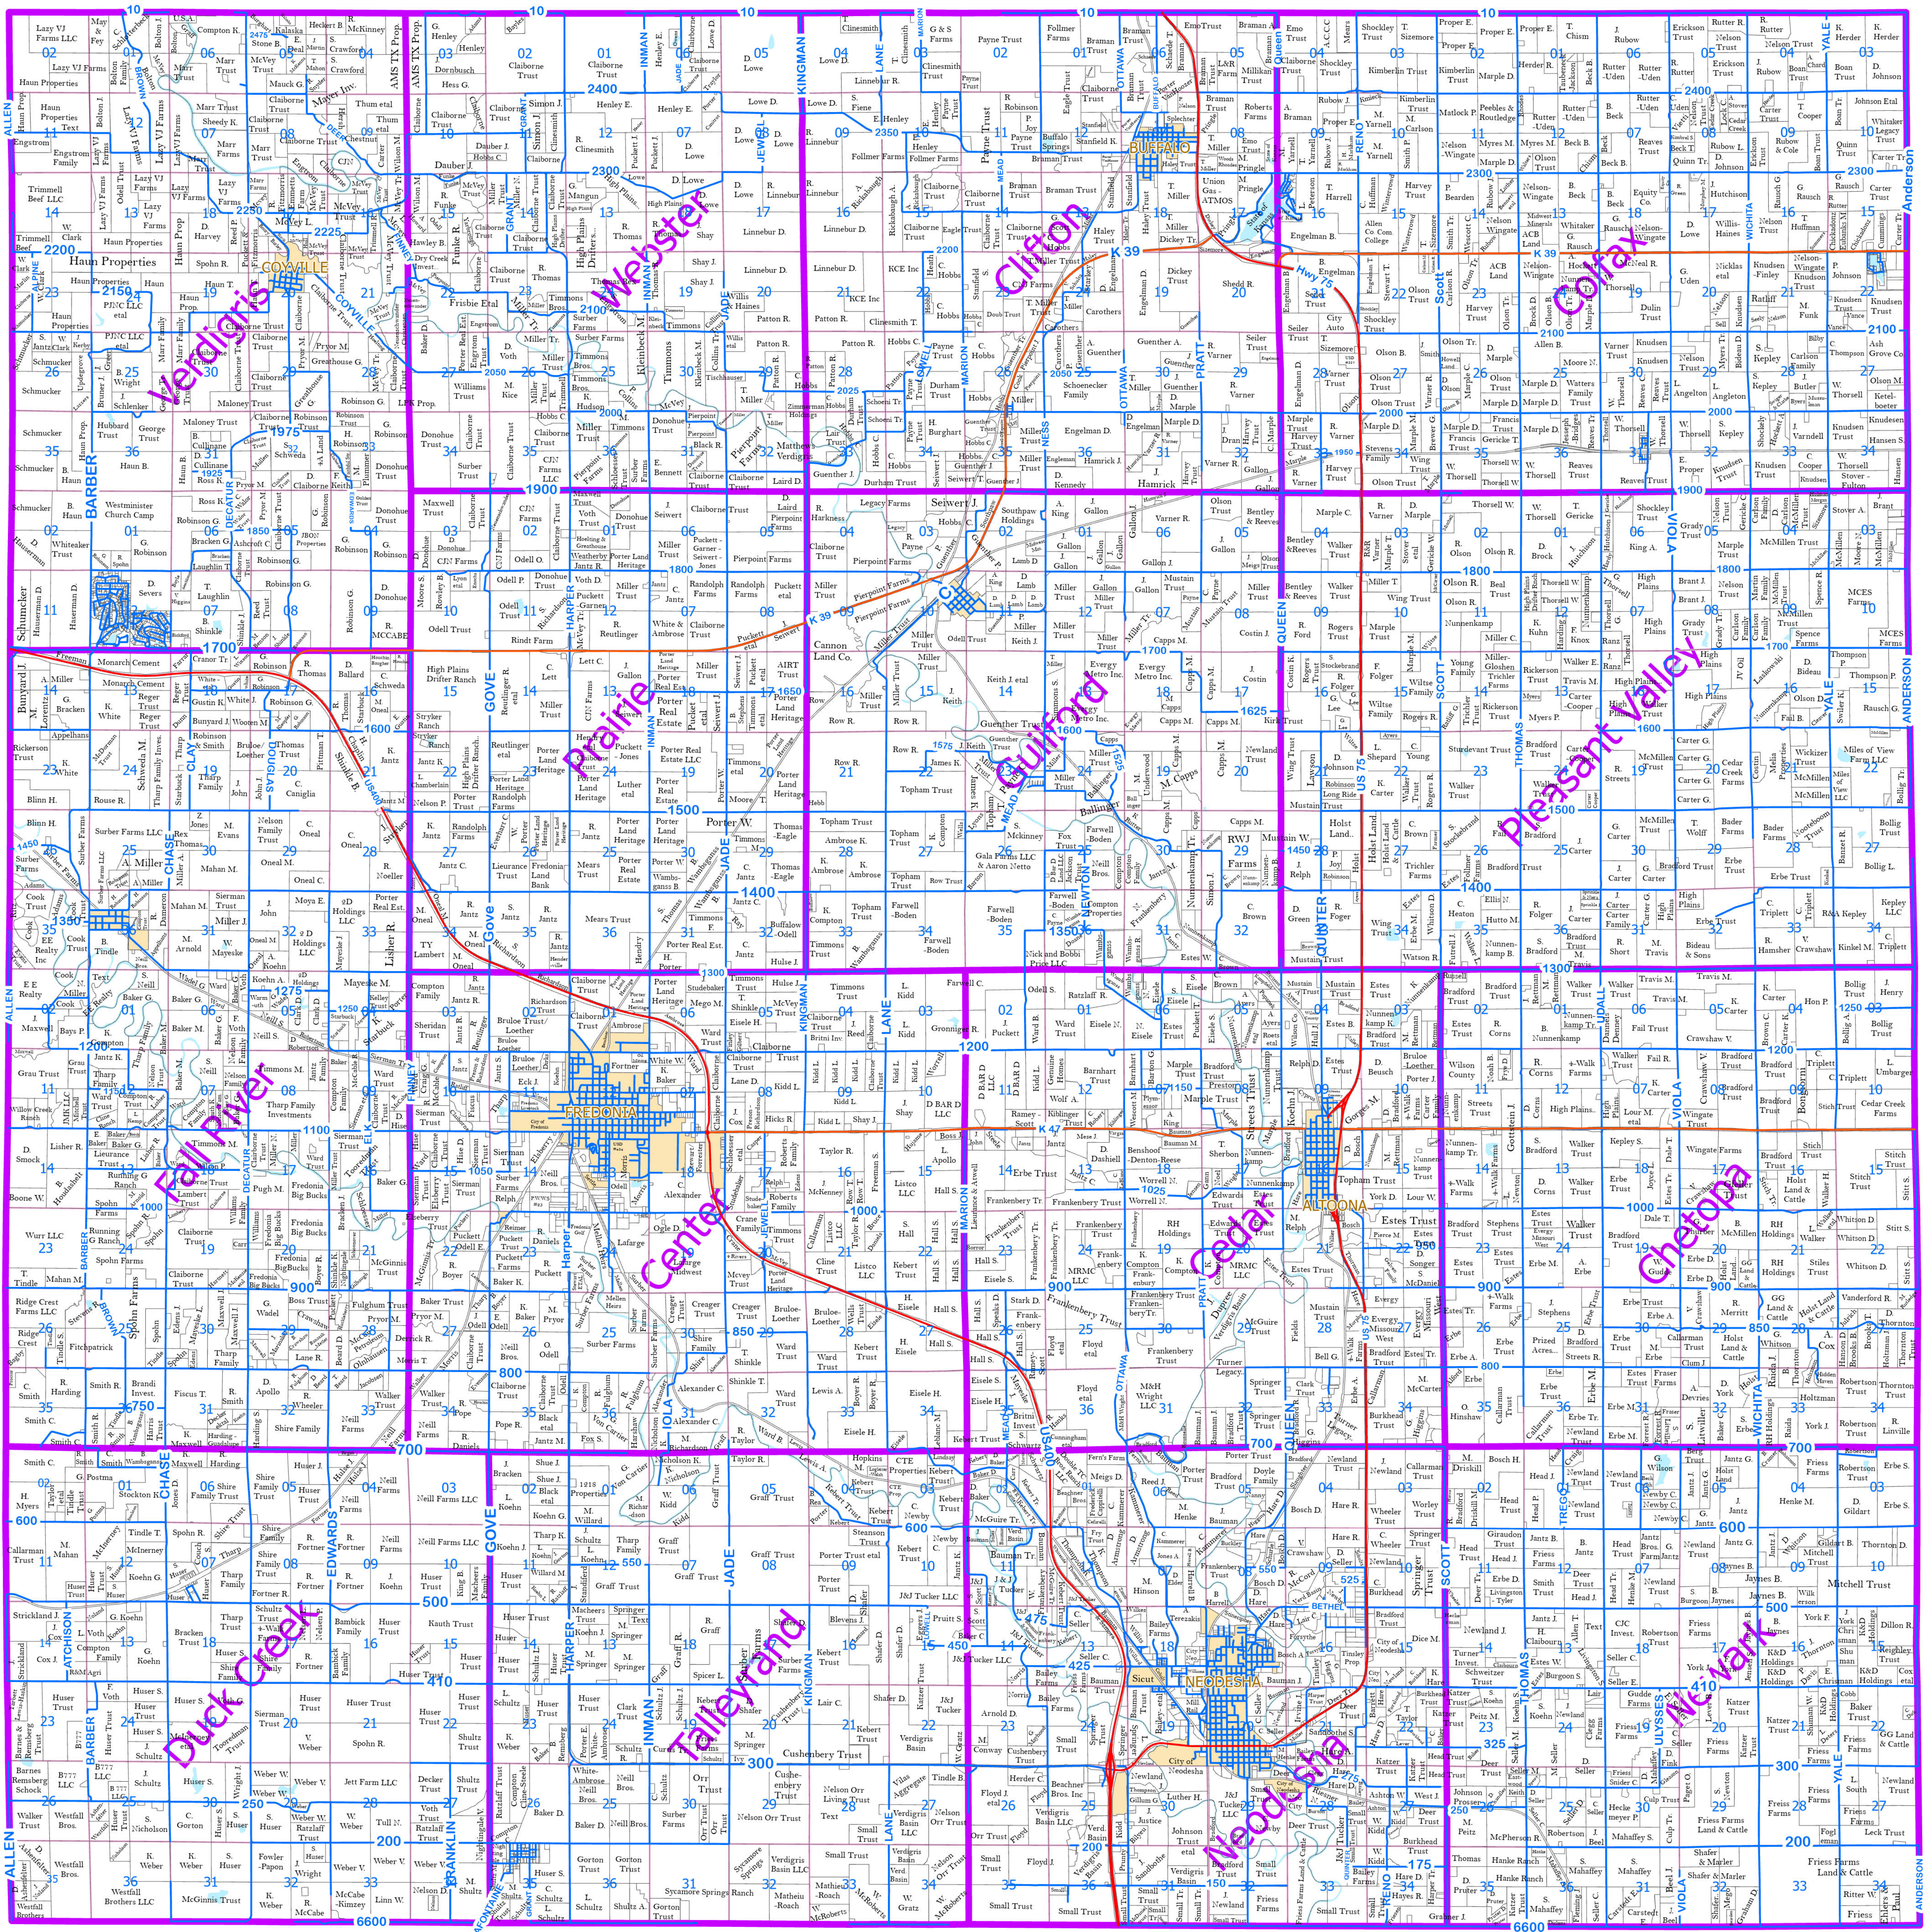

Wilson County Ownership

w/ Political Townships

Legend

- Roads
- Parcels
- Sections
- City Limits
- Water
- statehighways
- federal highways
- township

Date Printed: 6/5/2026 3:06 PM