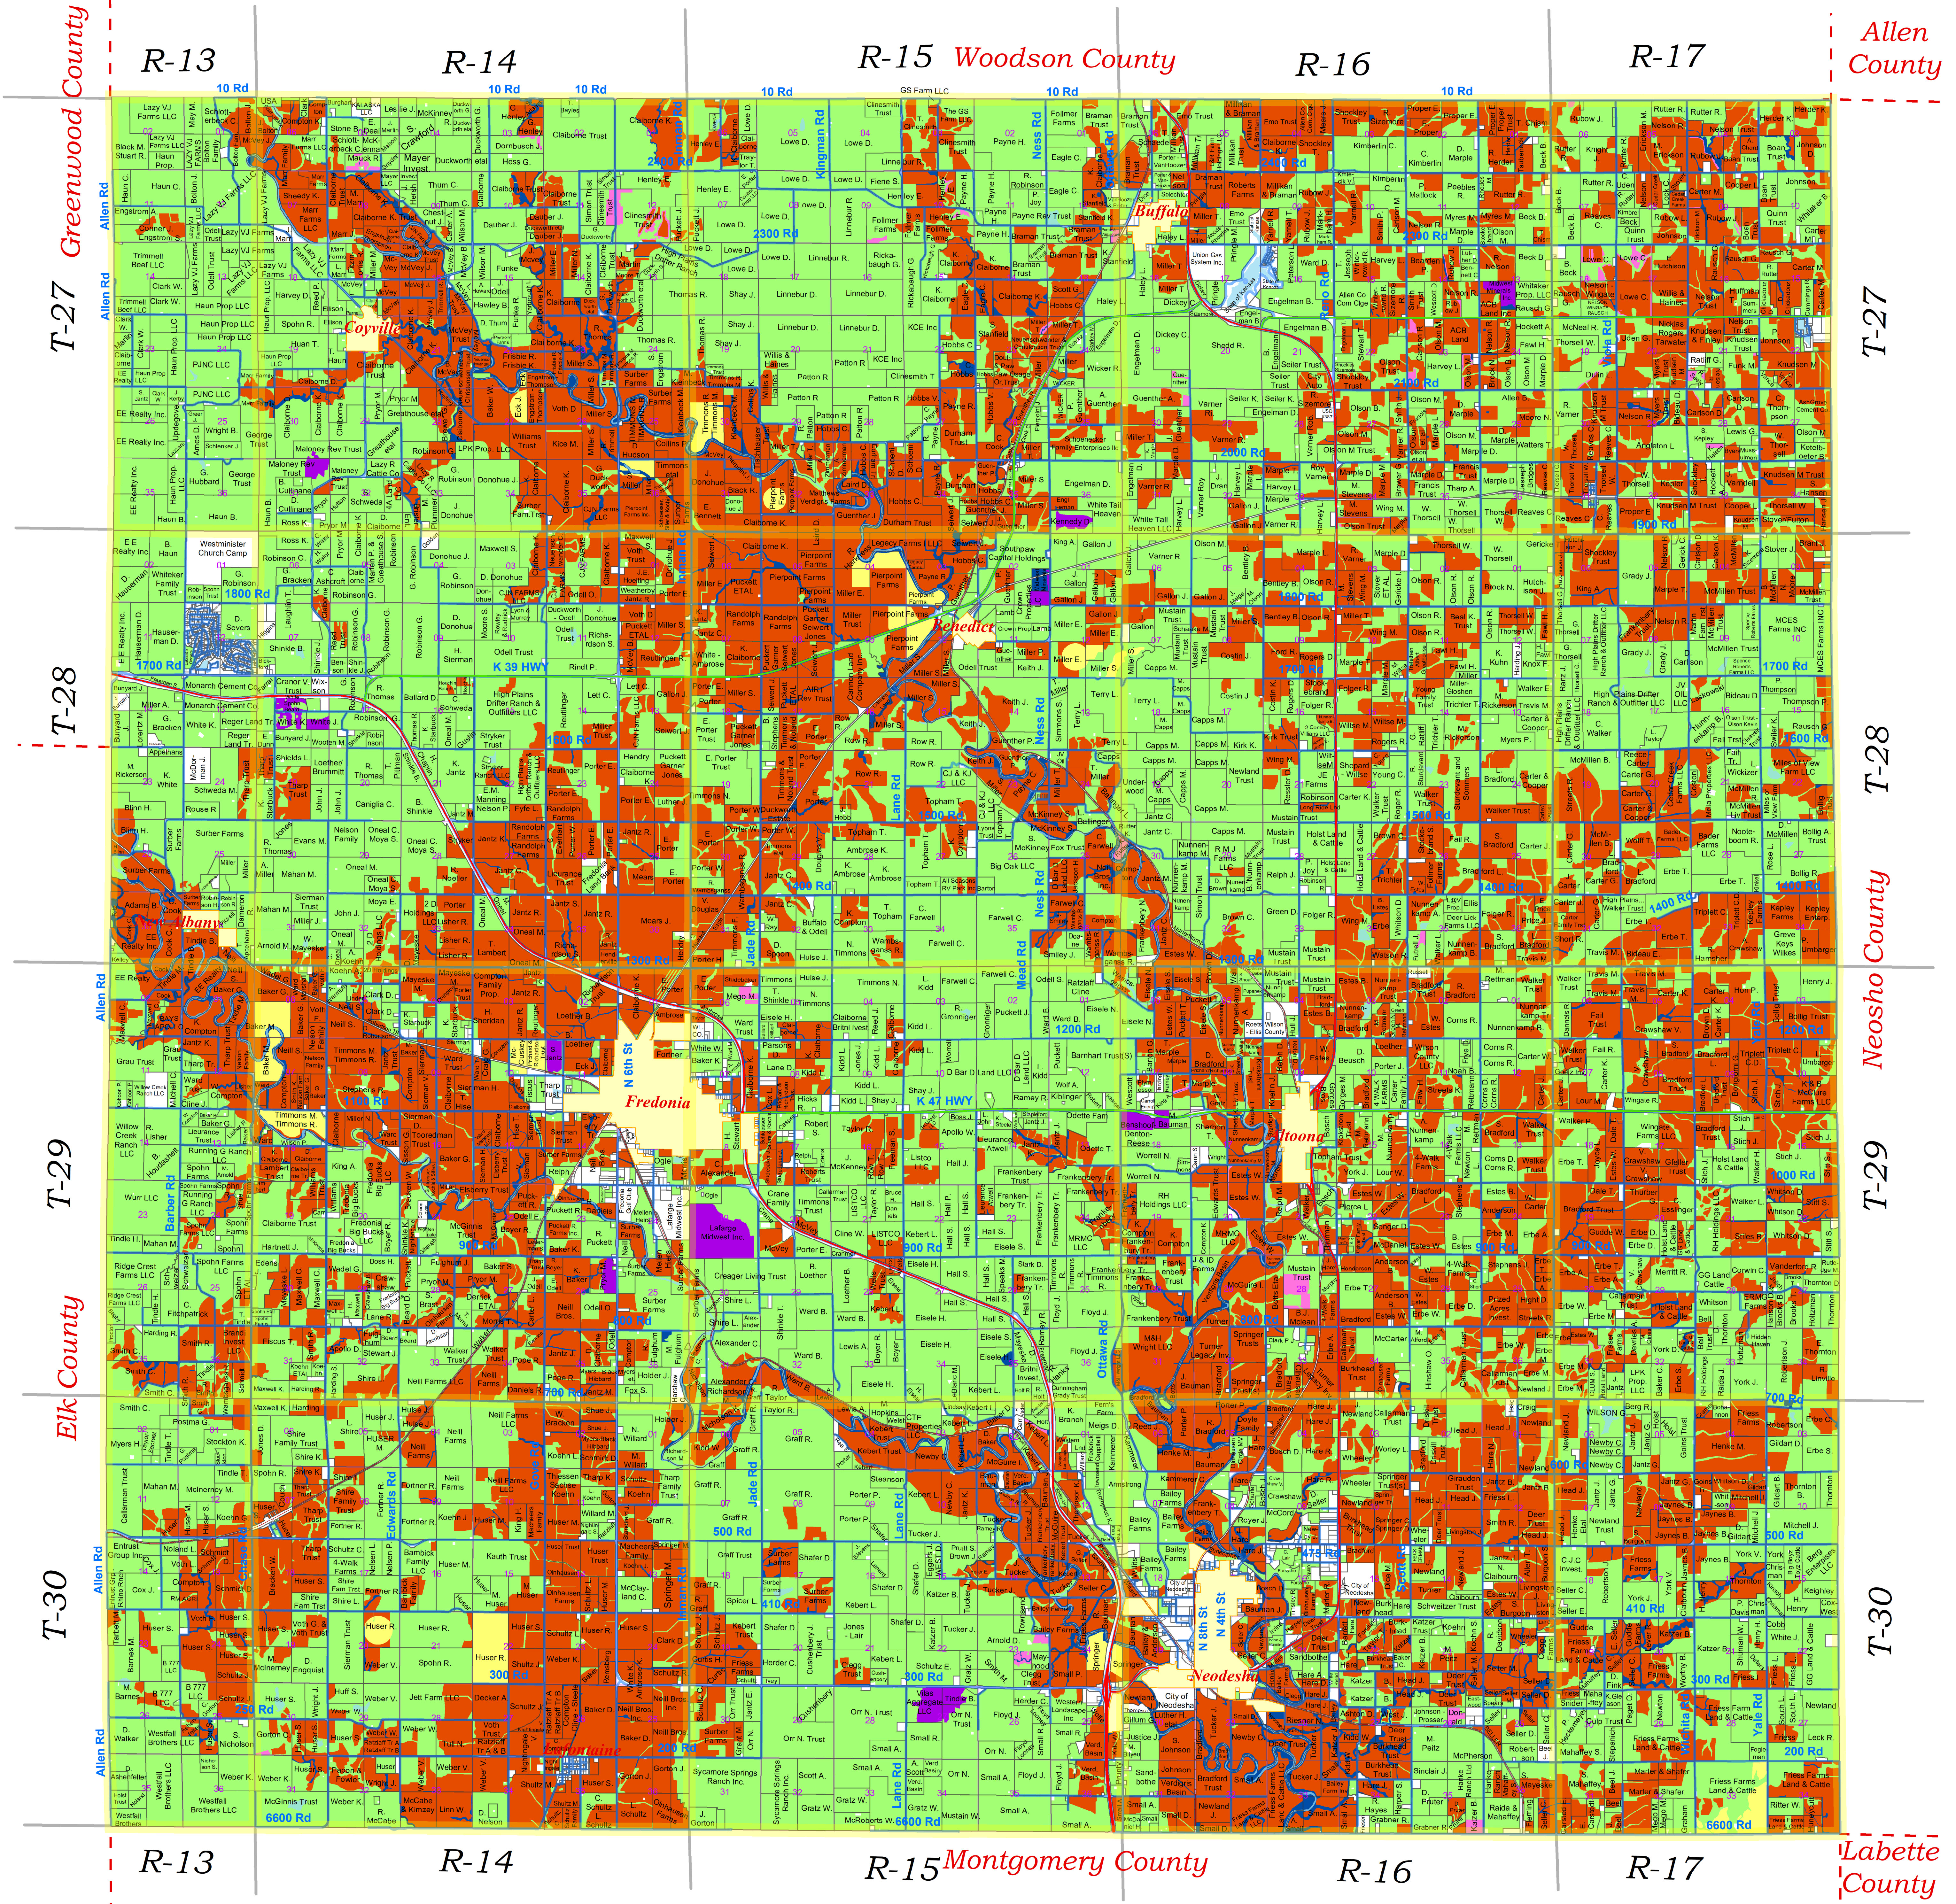

Wilson County Ownership

INCLUDING AG-USE

Disclaimer:
 Map features are representations of original data sources and do not intend to replace or modify land surveys, deeds or other legal instruments used to describe land ownership or use.
 Every effort has been made to assure accuracy of data displayed on this map. Information contained on this map may have changed since such information was compiled.
 Under no circumstances shall Wilson County be responsible to any party for any costs, expenses, damages, to any person or property arising from the use, misuse, sale or reliance on this map.

Map produced 12/7/2023
 Due to size restraints, not all parcels have been labeled and some may have been abbreviated.

Contacts:
 Wilson County Appraisers Office
 615 Madison, Courthouse Rm 102
 Fredonia Ks. 66736
 (620) 378-2187
 Wilson County GIS Department
 615 Madison, Courthouse Rm 103
 Fredonia Ks. 66736
 (620) 378-4337
 Wilson County Register of Deeds
 615 Madison, Courthouse Rm 106
 Fredonia Ks. 66736
 (620) 378-3662