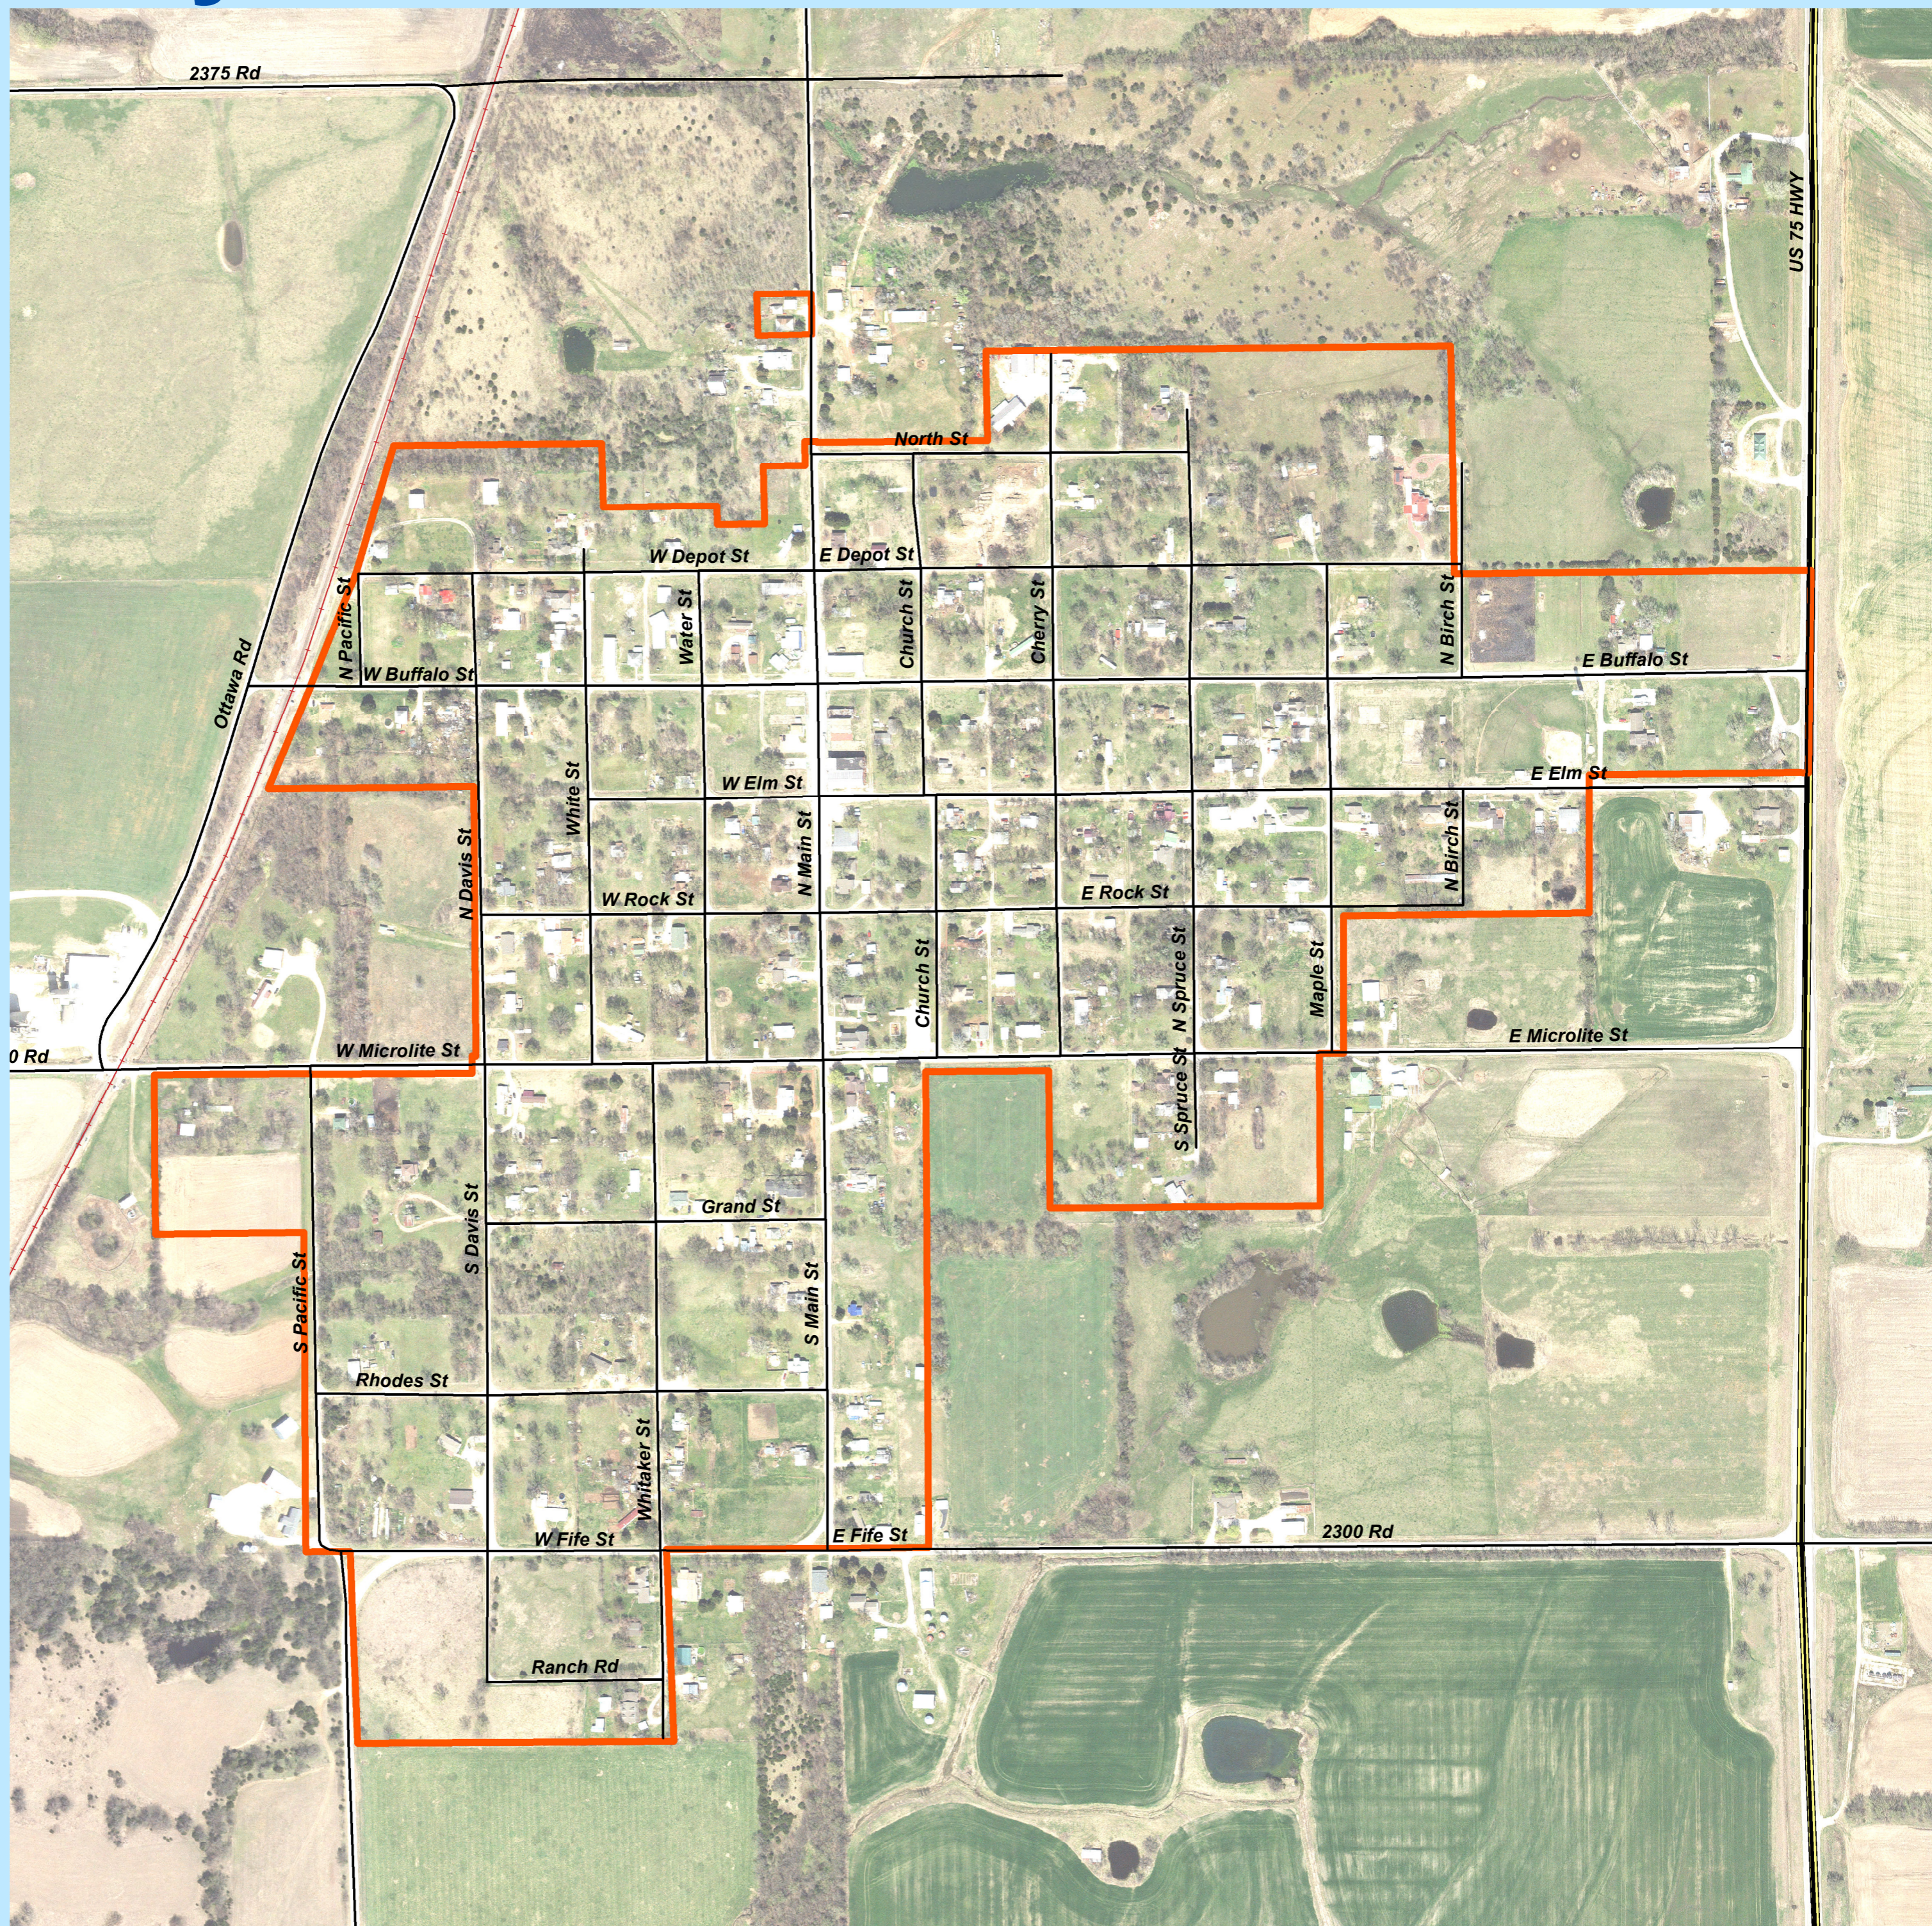

# City of Buffalo, KS

Map features are representations of original data sources and do not intend to replace or modify land surveys, deeds or other legal instruments used to describe land ownership or use.

Every effort has been made to assure data accuracy on this map, if you feel there is an error please contact the appropriate office for a possible correction.

## Legend

-  Corporate Limits
-  Federal Hwy
-  State Hwy
-  Railroads
-  Water

Wilson County GIS/Mapping Dept.  
 Tina Hladky  
 615 Madison, Courthouse Rm 103  
 Fredonia, KS 66736  
 1-620-378-4337