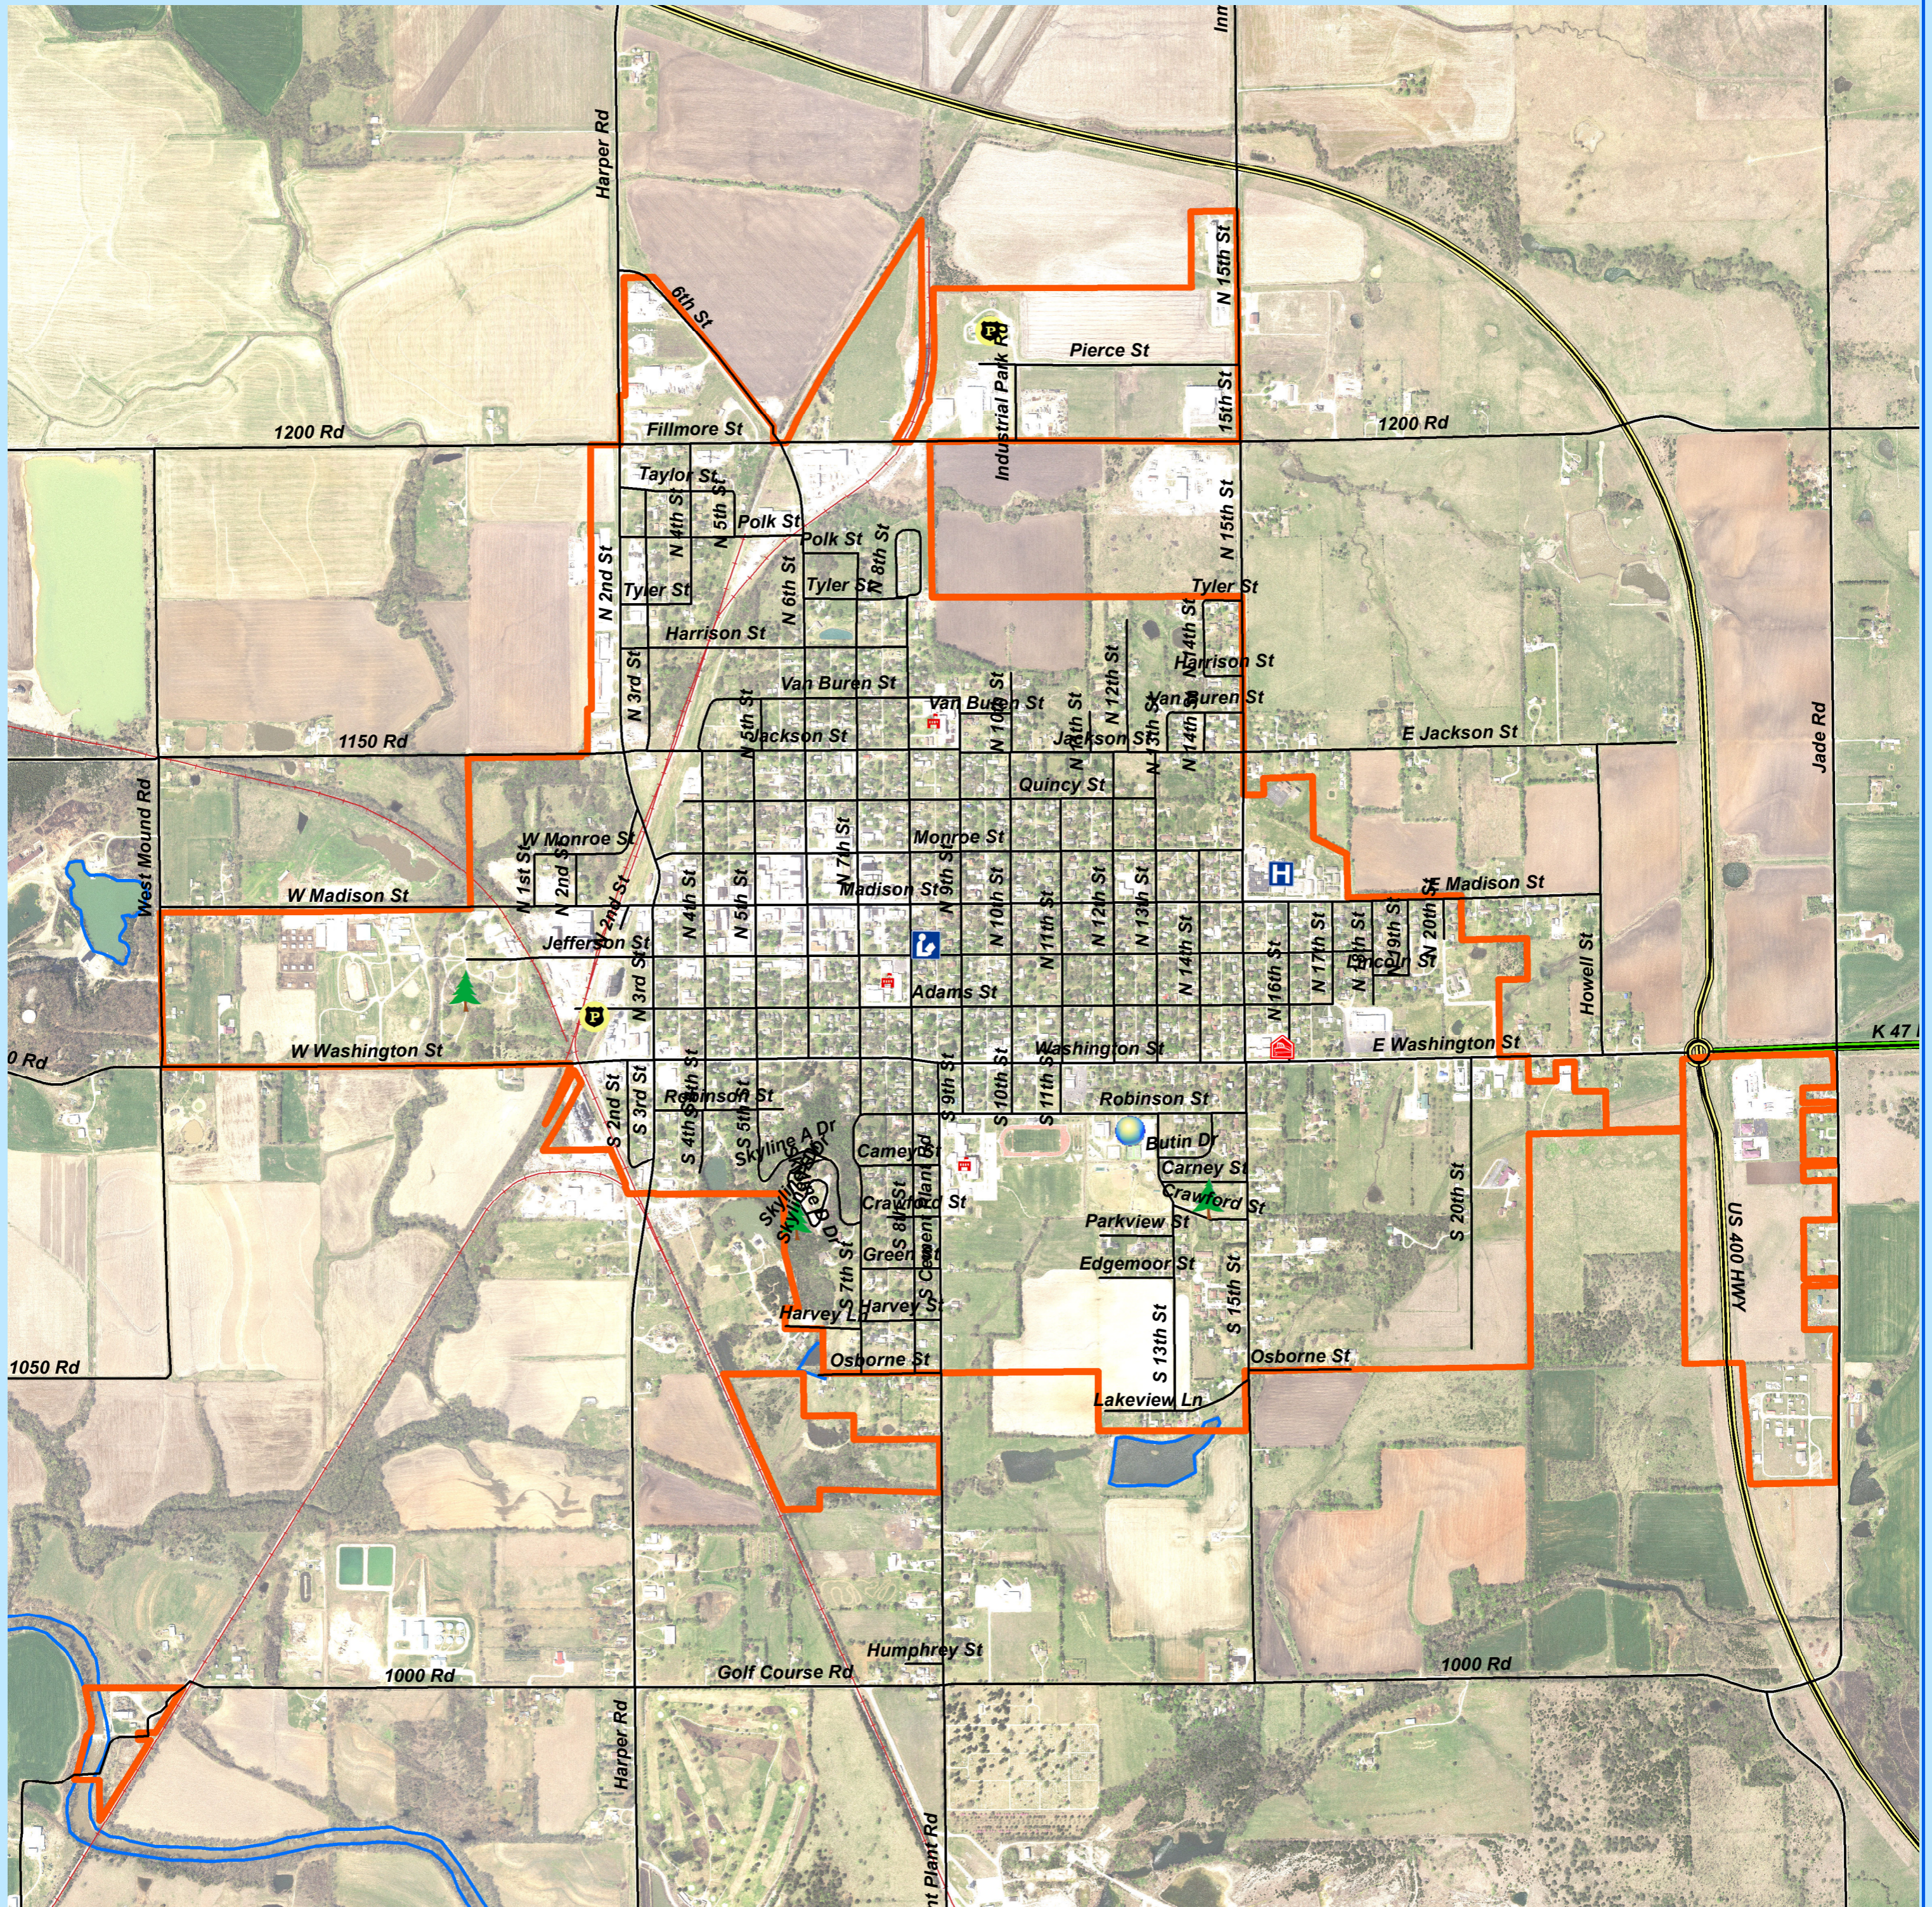

# City of Fredonia, KS

Map features are representations of original data sources and do not intend to replace or modify land surveys, deeds or other legal instruments used to describe land ownership or use.

Every effort has been made to assure data accuracy on this map, if you feel there is an error please contact the appropriate office for a possible correction.

## Legend

- Corporate Limits
- Railroads
- Federal Hwy
- Water
- State Hwy

Wilson County GIS/Mapping Dept.  
 Tina Hladky  
 615 Madison, Courthouse Rm 103  
 Fredonia, KS 66736  
 1-620-378-4337