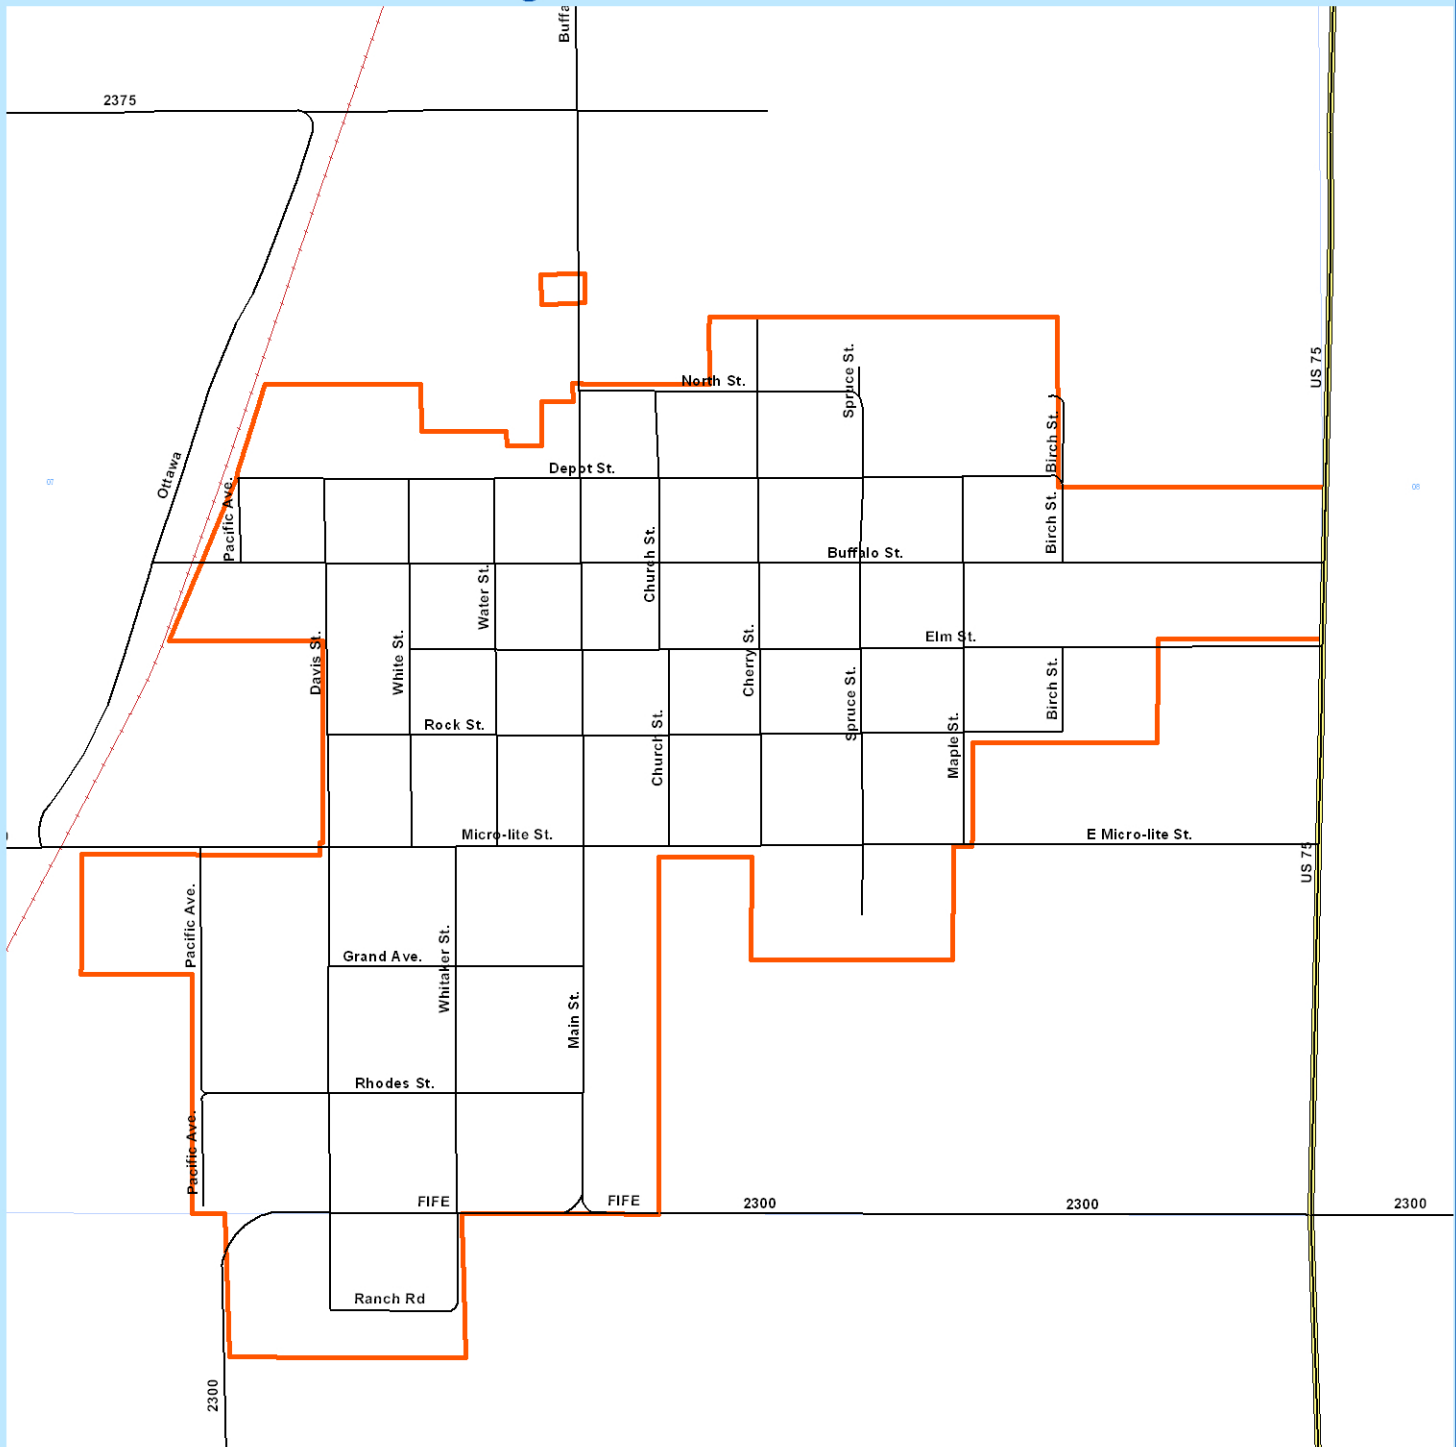

City of Buffalo

Map features are representations of original data sources and do not intend to replace or modify land surveys, deeds or other legal instruments used to describe land ownership or use.

Every effort has been made to assure data accuracy on this map, if you feel there is an error please contact the appropriate office for a possible correction.

Legend

- countywide_911roads
- Railroads
- Corporate Limits
- Federal Hwy
- State Hwy
- Sections
- Water

Wilson County GIS/Mapping Dept.
615 Madison, Courthouse Rm 103
Fredonia, KS 66736
1-620-378-4337